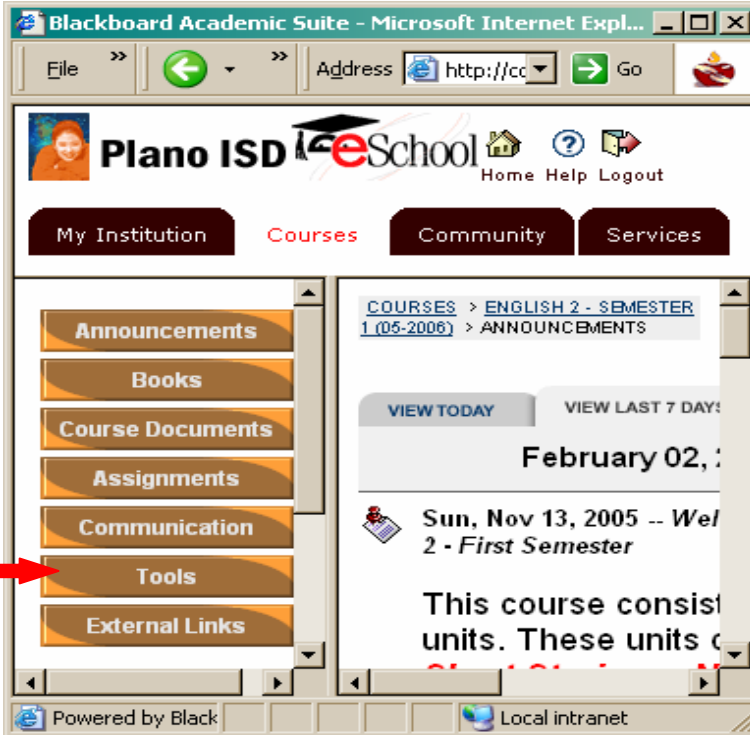

Step 2:  Enter the **Username** and **Password** provided to you in the Welcome letter you received from the eSchool office. This will be sent to you normally within two working days of the time that you register. You will receive this Welcome letter first by email and then through USPS mail.

Step 3:  Click **Login**

Step 4: **4** → Click the link to the course in which you want to check the grades.

Step 5: **5** → Click Tools

Step 6: **6** → Click My Grades

Step 7:  In the next (**View Grades**) window, you can see the grades that you have scored on each assignment. Also, under the **Date** heading, you can see when the submission to the teacher was made.

[Note: an exclamation mark (!)  in the Grade column indicates that the assignment has been submitted to the teacher, but the teacher has not yet graded it. The **lock symbol**  indicates that the assignment is currently being taken, or that an attempt at the assignment has been made, but the student has not yet Submitted the work. Most eSchool tests are set such that the student must complete the test in one sitting. If the student started a test and did not complete it (did not hit the **Submit** button), or if the Internet connection was lost, the test will be "**locked**" and the student must contact his/her teacher to release the test for another attempt.