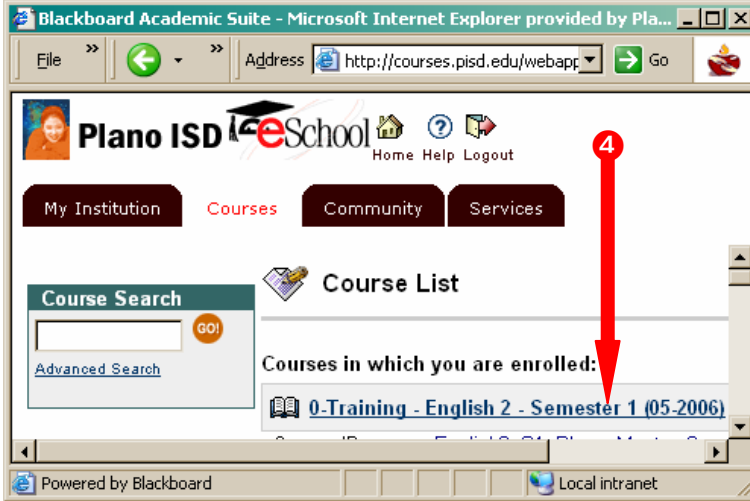

Step 4: **4** → Click the link to the course in which you want to check the grades.